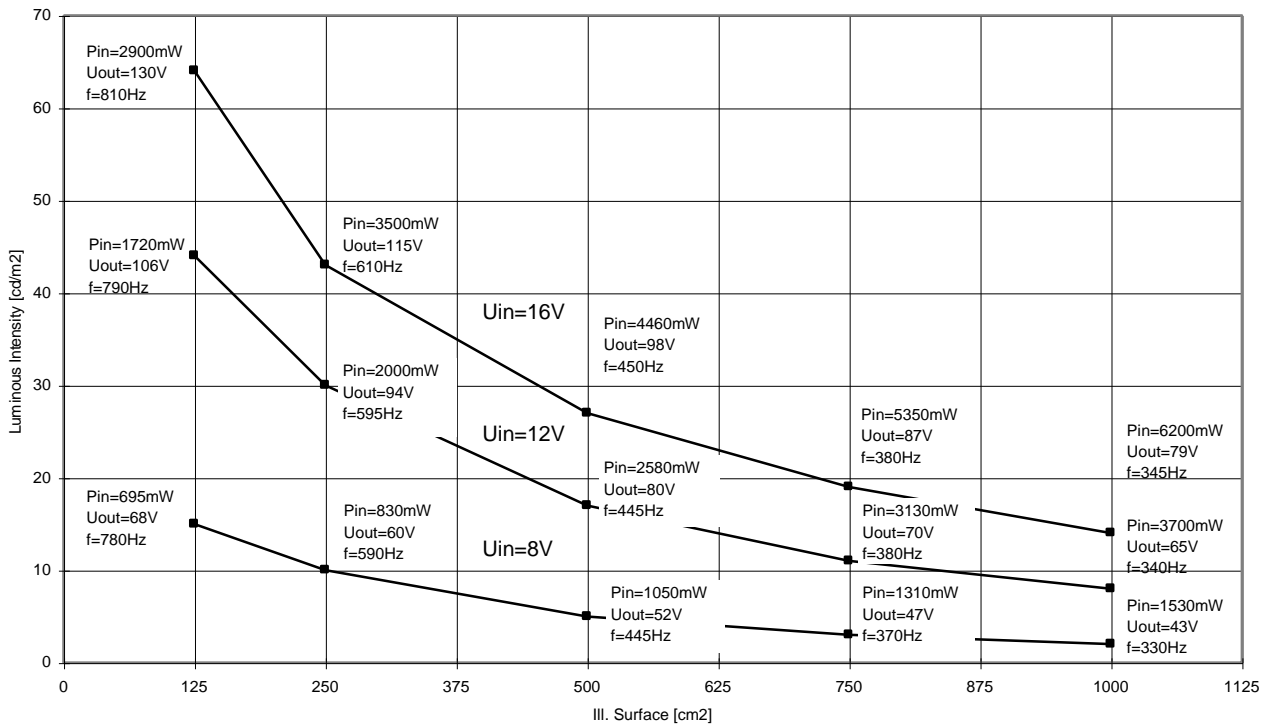

Nominal Input Voltage	12VDC	Nominal illum. Surfa	500cm ²
Output Voltage	0-130VAC	Storage temperature	-30°C - +80°C
Frequency	330-810Hz	Operating temperature	-10°C - +40°C

The measurement values on the above diagram are based on the following EL-datas:

ELF 2006	Colour	green-blue
	Emission max.	500nm
	C passive	0.25 nF/cm ²
	C active	0.39 nF/cm ² @ 100V 400Hz

Caution: Running on the spot or short circuit can damage the EL-Driver!